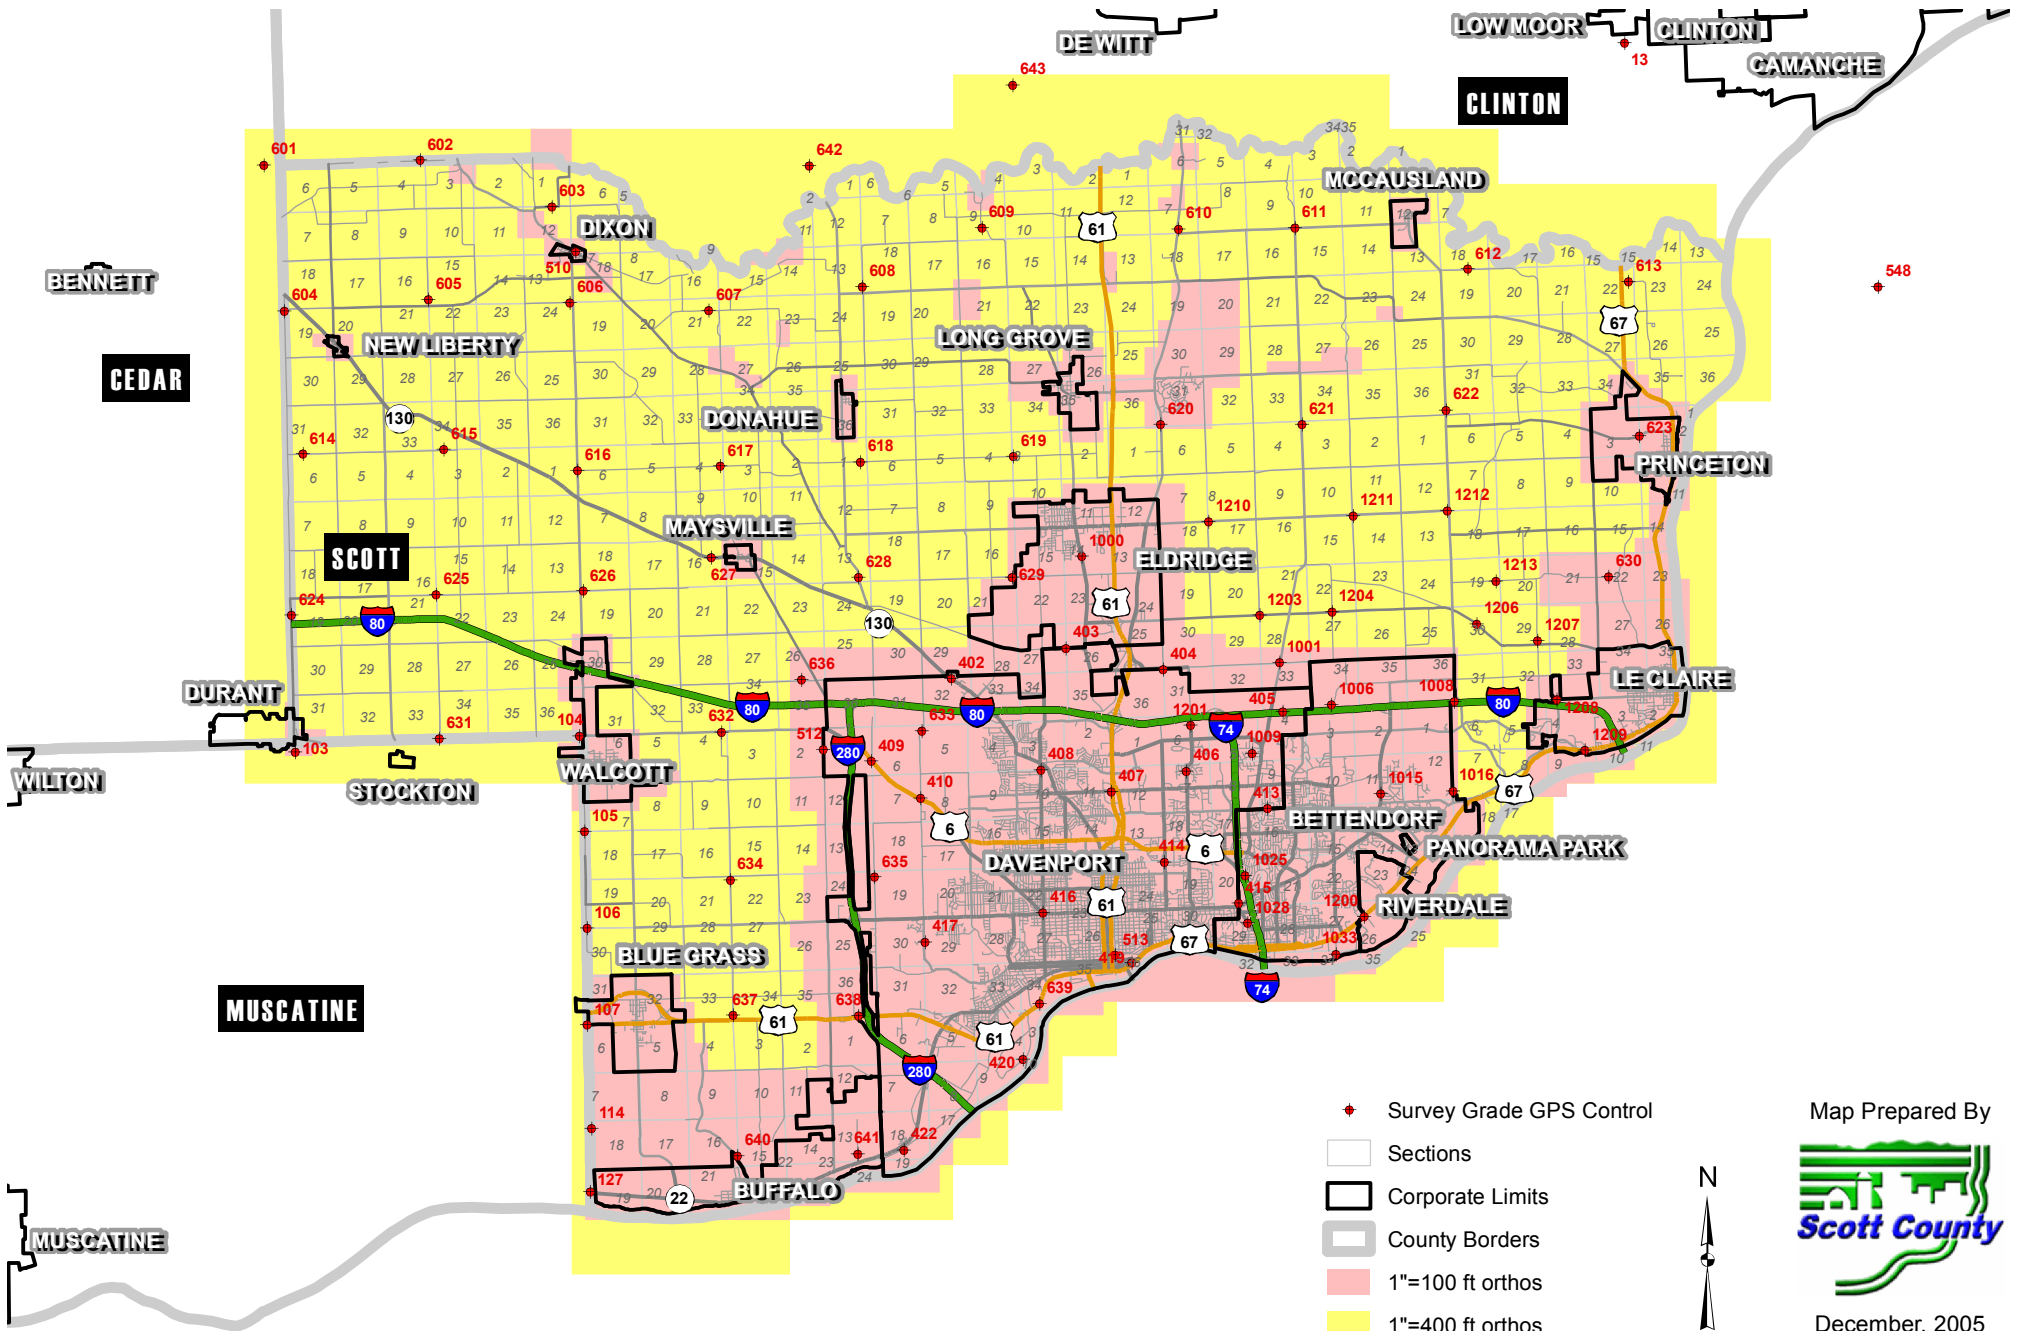

# 2005 Ortho Availability & GPS Control

Scott County, Iowa

Map Prepared By  
  
 December, 2005